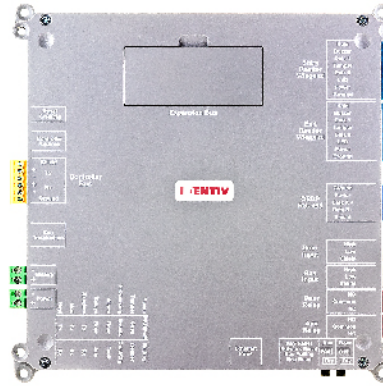

HIRSCH

by IDENTIV

Hirsch Velocity
Security Management

PoE+

Mx-1 PoE+ Edge
Controller

RS485

Allegion Wireless Lock

Allegion GWE Gateway

Maximum 8 locks per Mx-1

For details, please refer to the Mx-1 Controller chapter of the Digi*Trac Systems Design & Installation Guide